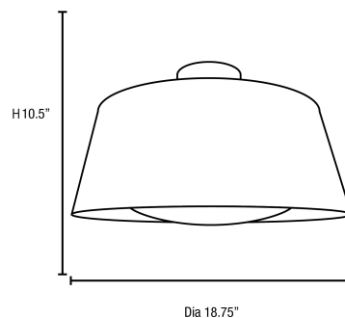

LINE DRAWING

IES FILE

In addition to Access Lighting's purchase and warranty terms and conditions, by signing below or placing an order, you agree that you are authorized to bind the entity placing any order and acknowledge the following: All of sizes and measurements are approximate and all images are for illustrative purposes only. In the event of an inconsistency, the "Product Measurements" section controls. There also may be slight differences in the colors and designs compared to the displayed and printed images.

Signature: _____

Print Name _____ Date: _____

Toll Free 800-828-5483 www.AccessLighting.com

14410 Myford Road, Irvine, CA 92606

The information is subject to change without notice. 9/23/2022 23764-GWH.pdf